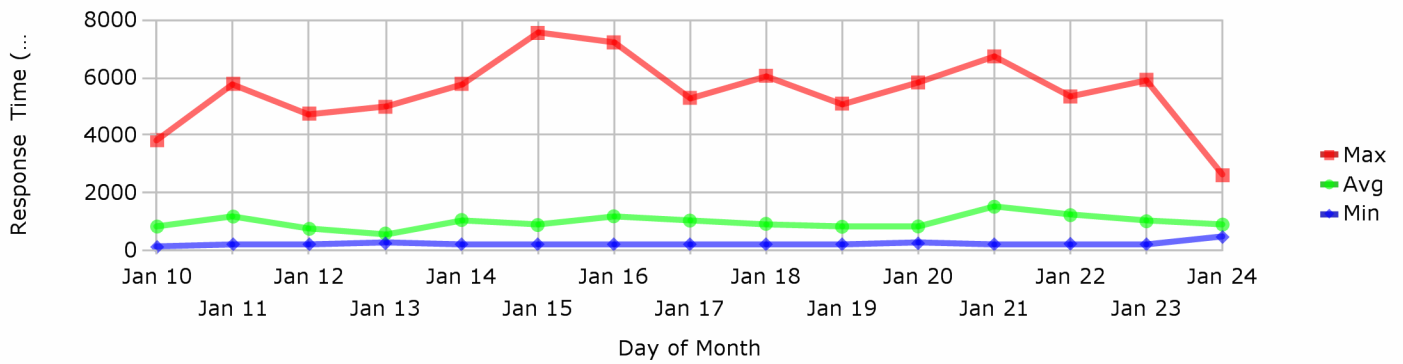

Availability

Content Search

Uptime (99.88%) Downtime (0.12%)

Failed - (0.00%)
Successful - (0.00%)
Not Executed - (100.00%)

Response Times

Website Title: Corporate Extranet
 HomePage URL: http://www.levelplatforms.com/Portal/Login/login.aspx
 Monitored URL: http://www.levelplatforms.com: 80/Portal/Login/login.aspx
 Period: 1/10/2008 10: 10:00 AM - 1/24/2008 10: 10:00 AM
 Created On: 1/24/2008 10: 13: 59 AM

Availability

Content Search

Uptime (99.83%) Downtime (0.17%)

Failed - (0.00%)
 Successful - (0.00%)
 Not Executed - (100.00%)

Response Times

Website Title: CRM-SalesForce.com
HomePage URL: https://www.salesforce.com/login.jsp
Monitored URL: https://www.salesforce.com: 443/login.jsp
Period: 1/10/2008 10: 10:00 AM - 1/24/2008 10: 10:00 AM
Created On: 1/24/2008 10: 13:59 AM